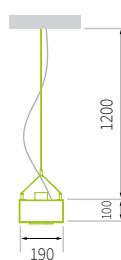

Spot Box

Optics 12°

Optics 24°

Optics 36°

Recess

Hang. Kit Included

Adjustable dimm

Push/DALI 1-10V Opt.

CRI TYP 97

POWER - CRI

35 W
CRI TYP 97

SunLike
35 W
CRI TYP 97

CCT	LUMINOUS FLUX FOR SPOT	
	2700 K	5000 K
3500lm	3500lm	2567lm
3580lm	3580lm	2647lm
3680lm	3680lm	2813lm
2850lm	-	2850lm

Alluminio Verniciato
Bianco - Nero
Painted Aluminum
White - Black